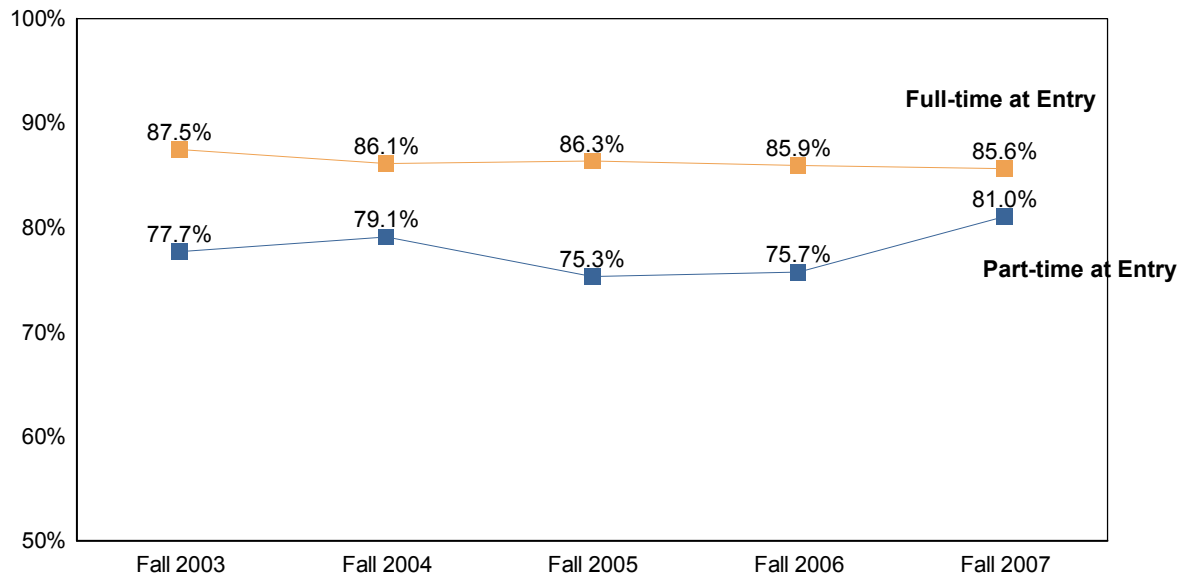

San Diego State University

Trends in One-Year Continuation Rates

First-time Freshmen

By Full-time/Part-time Status at Entry

New Upper Division Transfers

By Full-time/Part-time Status at Entry

NOTES:

[1] Undergraduate students enrolled in 12 or more units are considered full-time.

[2] Number of students continuing include students who began at San Diego campus and continued at either San Diego or Imperial Valley campuses.