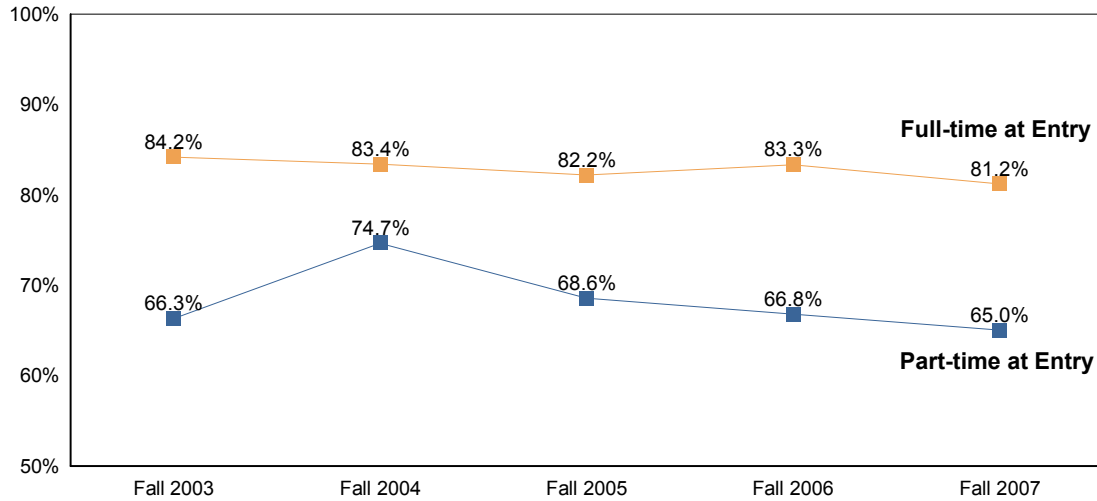

San Diego State University

Trends in One-Year Continuation Rates

First-time Freshmen

By Full-time/Part-time Status at Entry

New Upper Division Transfers

By Full-time/Part-time Status at Entry

NOTES:

[1] Undergraduate students enrolled in 12 or more units are considered full-time.

[2] Number of students continuing include students who began at San Diego campus and continued at either San Diego or Imperial Valley campuses.